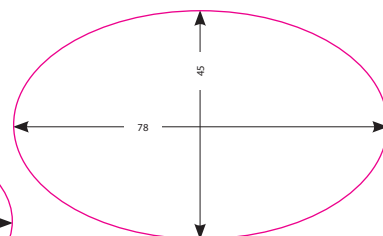

Ellissi

Larghezza	Altezza	Codice ID	
39mm	24mm	B030024-16	
40mm	30mm	R040030-21	
68mm	54mm	R068054-4	
78mm	45mm	B078045-6	
78mm	48mm	R078048-4	
96mm	66mm	R096066-3	
96mm	74mm	R096074-4	
170mm	115mm	R170115